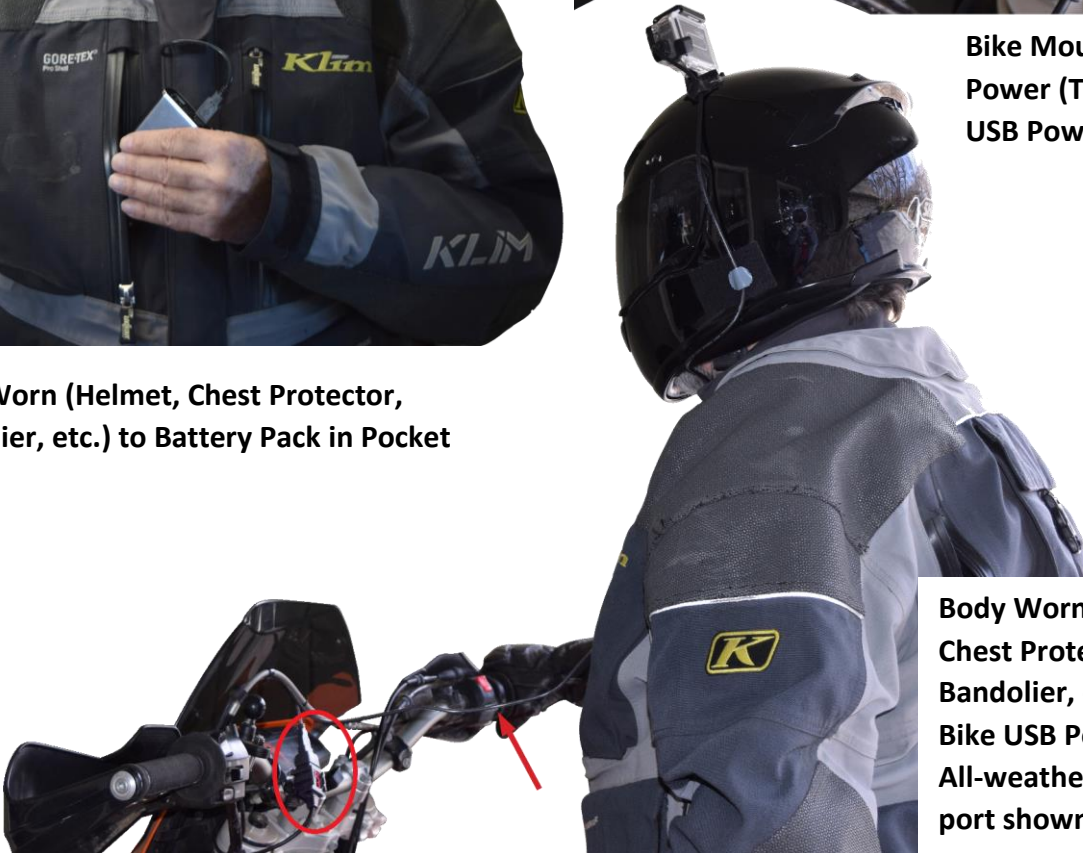

Body Worn (Helmet, Chest Protector, Bandolier, etc.) Cabled to Bike USB Power (TAPP All-weather USB Power port shown)